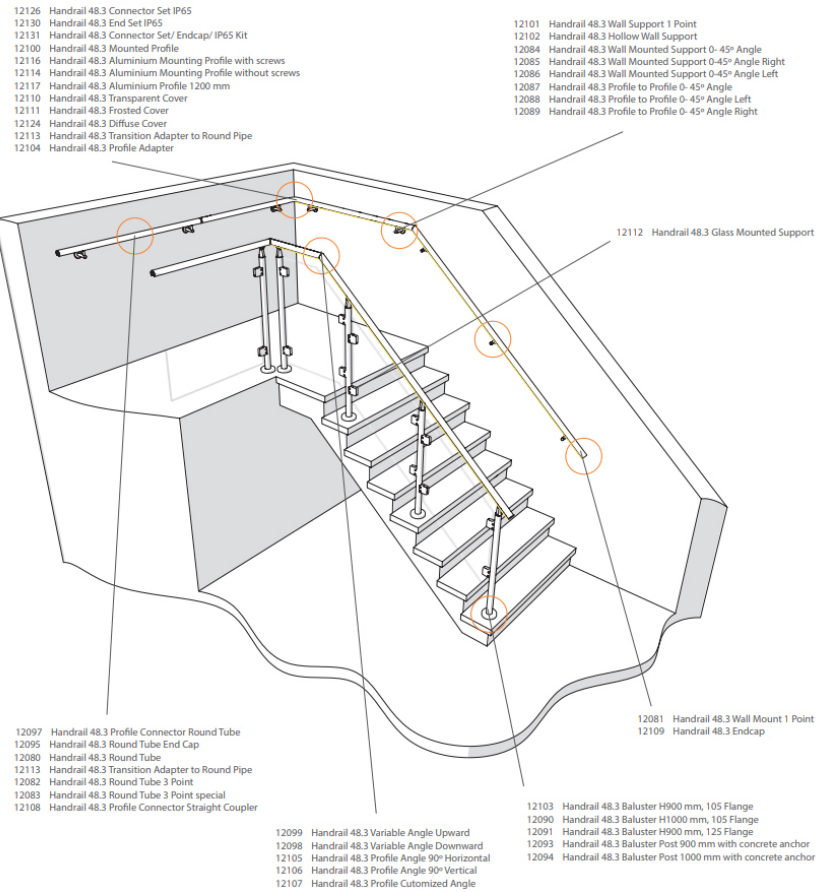

We provide systems