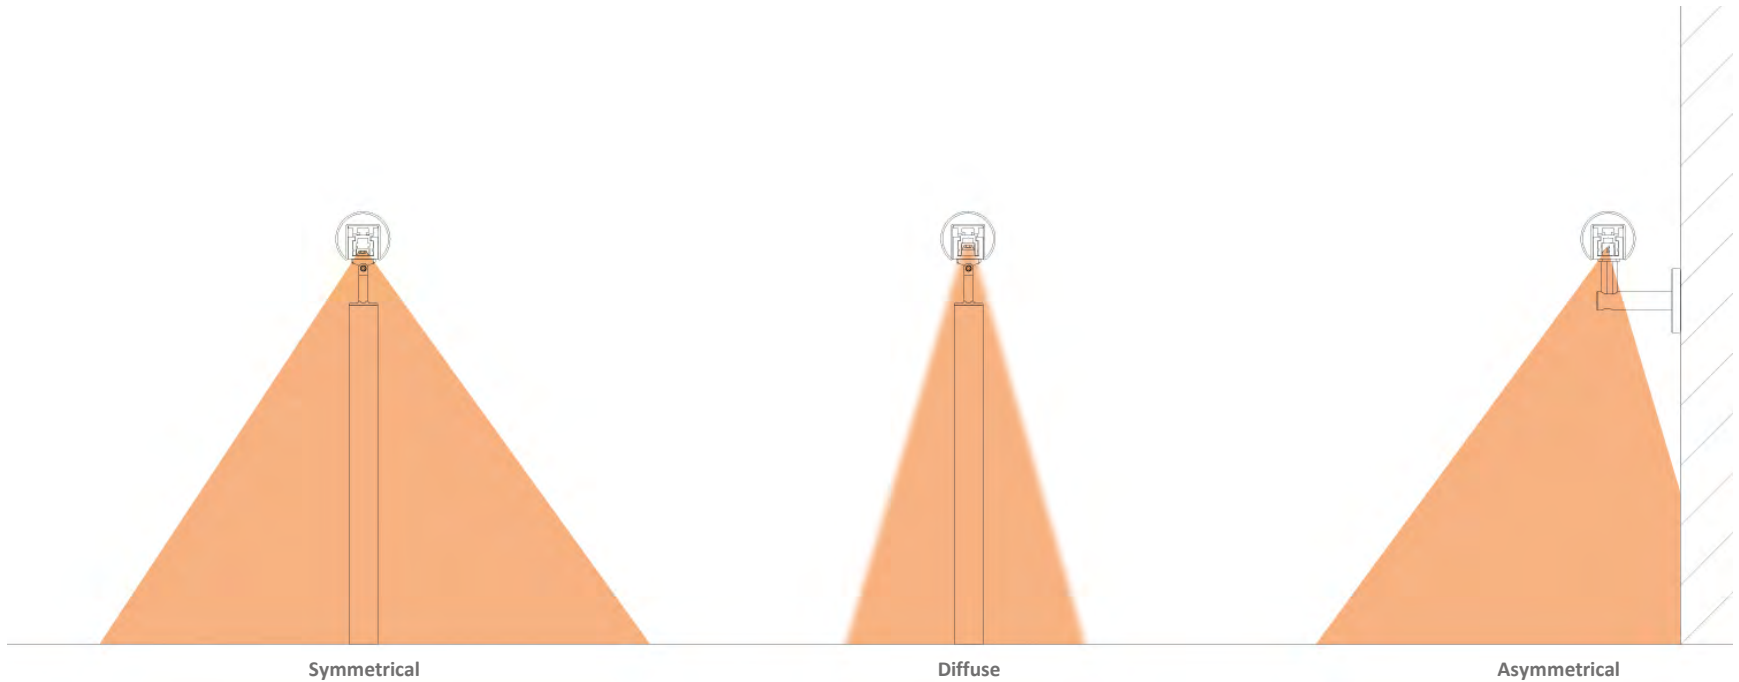

The desired light output to fit your project

Choose between a symmetrical, asymmetrical* or diffuse** light output!

* **Asymmetrical**

Combination of liniLED® Handrail 48.3 mm with a liniLED® Side LED strip.

** **Diffuse**

Combination of liniLED® Handrail 48.3 mm, liniLED® Top High Power LED strip and frosted cover.