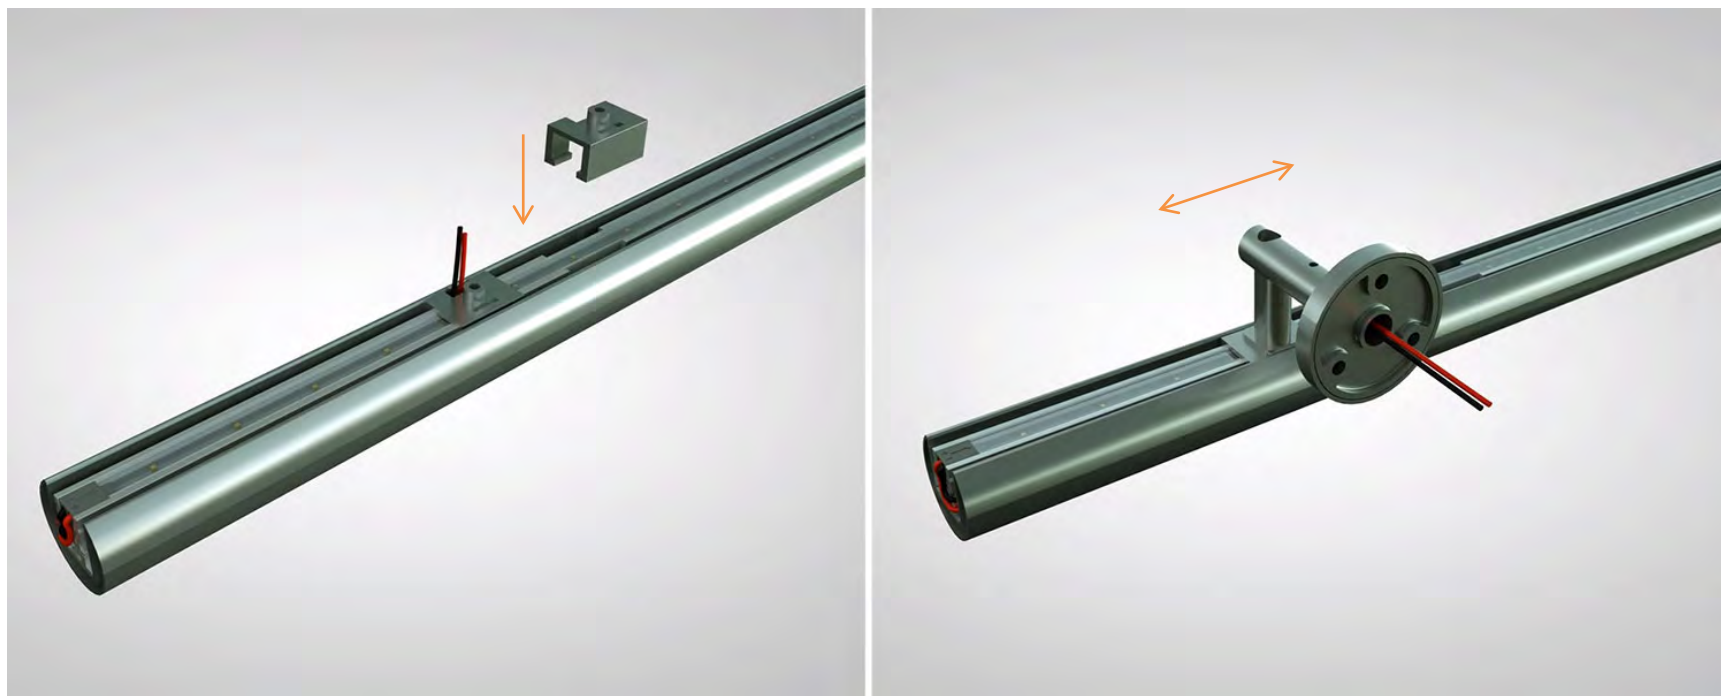

Vandalism proof

The liniLED® Handrail is made of high grade AISI 316 stainless steel and rated IK10*. Thanks to its high robustness the handrail is suitable for harsh environments.

Ideal for airports, train & metro stations, theatres, hospitals, etc.

Round $\varnothing 48.3$ mm

Round $\varnothing 42.4$ mm

Square 40x40 mm

Rectangular 60x40 mm

liniLED®

Hassle free

Designed for quick and easy installation. In addition, we can make life even easier by (partly) pre-assembling the handrail(s) for you on request.

This can save you a lot of time and costs!

Unique!

USP

Flexible installation on site

Thanks to the slidable wall brackets and post mounts, you can slide the bracket to the most practical position during installation. This saves a lot of installation time, hassle and allows you to configure the handrail on site. No welding needed.