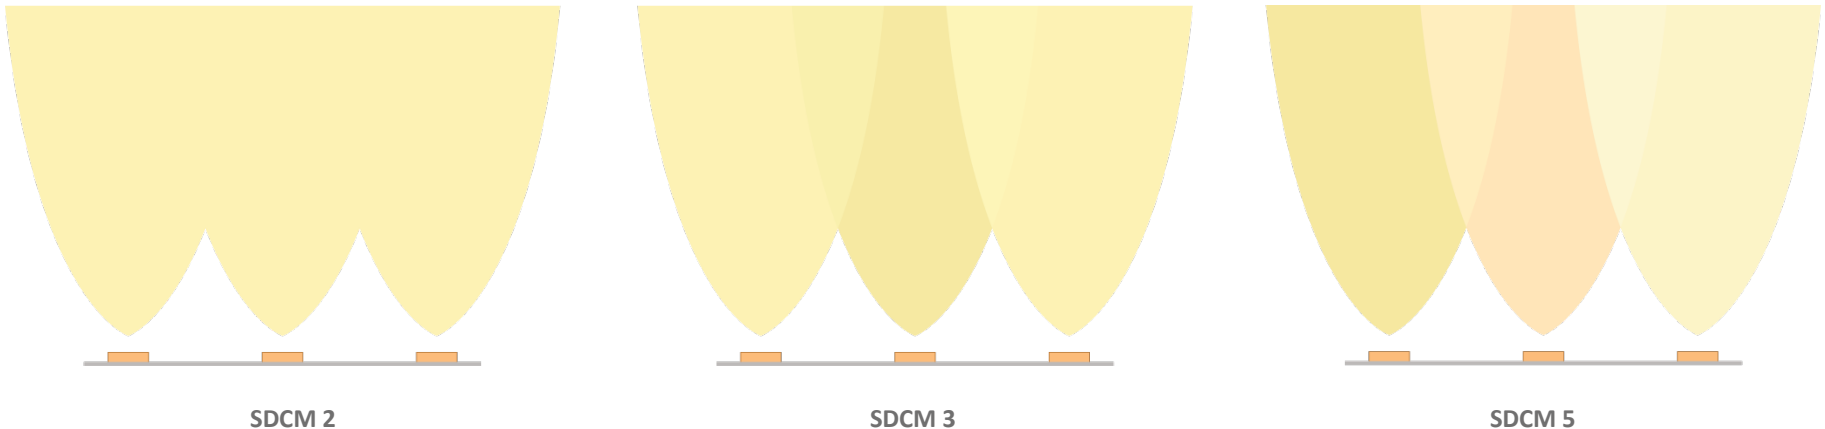

No colour difference visible to the human eye

Single bin +/- 50k and MacAdam 1.8.

Very consistent light colour of the LED strip to create a high quality effect.

- SDCM 1 Colour difference invisible
- ✓ SDCM 2 **Colour difference invisible to the human eye**
- SDCM 3 Slight colour difference visible
- SDCM 4 Colour difference visible
- SDCM 5 Significant colour difference visible