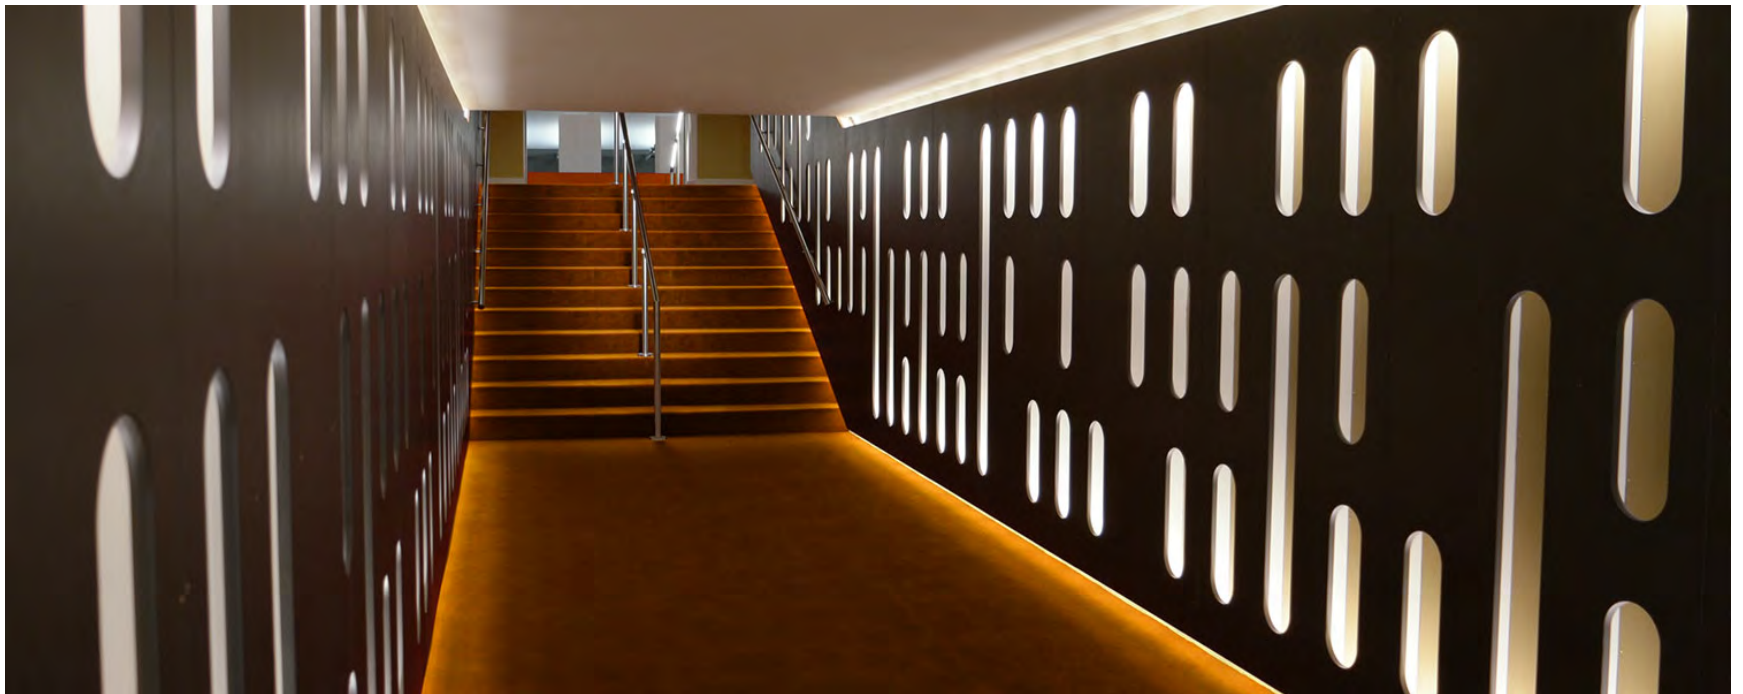

USP

Create different atmospheres

Complement the liniLED® Handrail with our control range for powerful and dimmable solutions! Ideal for theatres, concert halls, stadiums, etc. Maximum light output while people are entering, dimmed during the show. Suitable for building management systems (BMS).

Learn more about our control range (DALI, DMX, CASAMBI, etc.) in the liniLED® Control brochure.

liniLED®

www.skialight.co.uk | sales@skialight.co.uk | T: 020 3514 4668