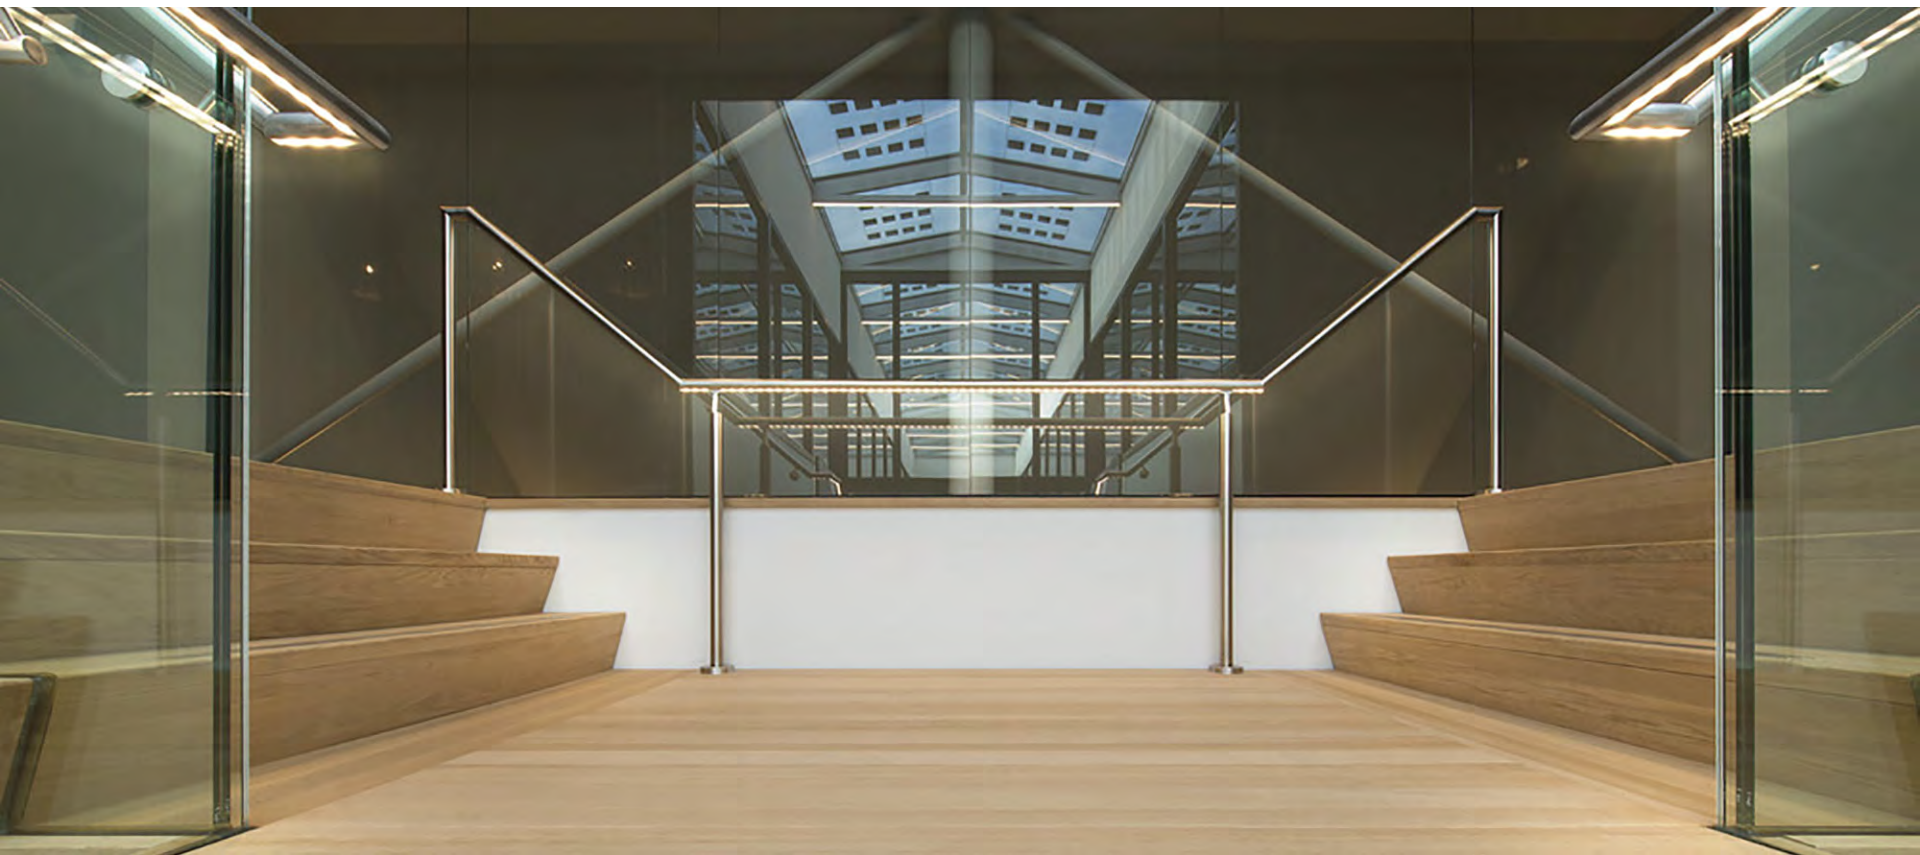

Town hall Wijchen, The Netherlands

liniLED®

www.skialight.co.uk | sales@skialight.co.uk | T: 020 3514 4668