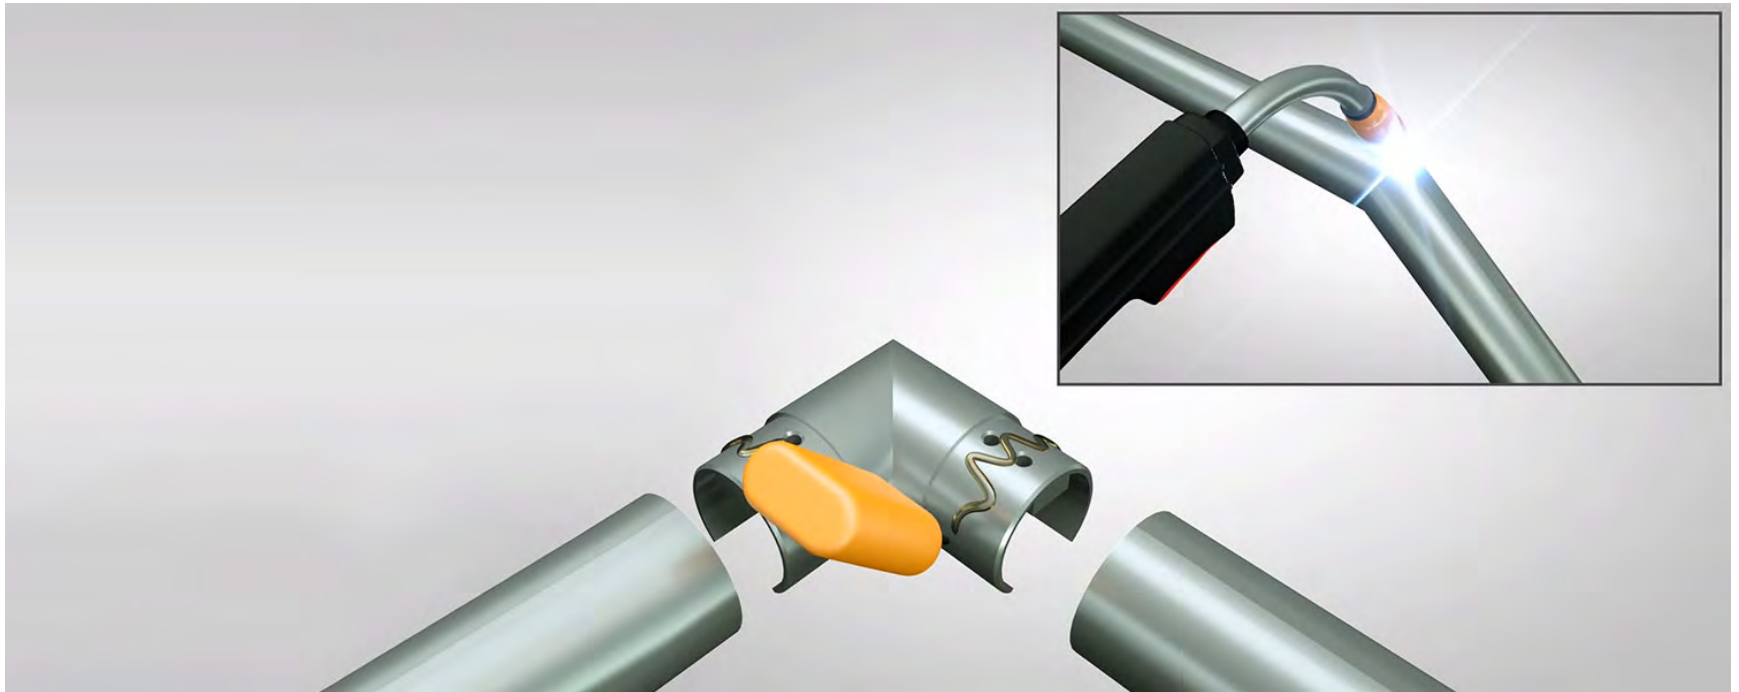

USP

Assembly made easy

No need to transport long lengths; parts can be glued or welded on site.
Easy transportation = less costs.

liniLED®

www.skialight.co.uk | sales@skialight.co.uk | T: 020 3514 4668