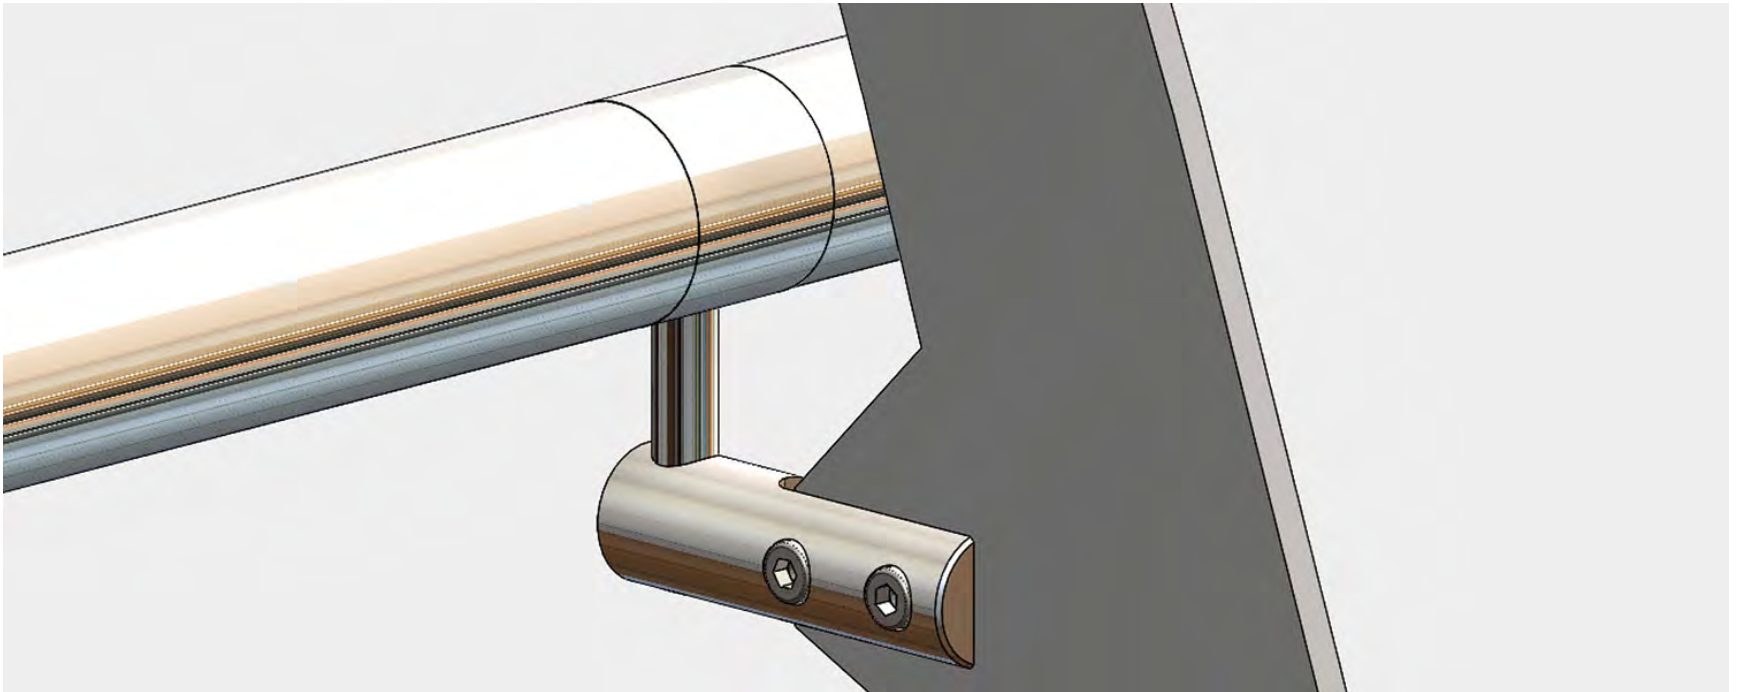

USP

Tailored to your needs

Whether you need a 52° angle, special wall bracket or handrail with glass clamps for a glass infill: there's always a solution to fit your project!

liniLED®

www.skialight.co.uk | sales@skialight.co.uk | T: 020 3514 4668