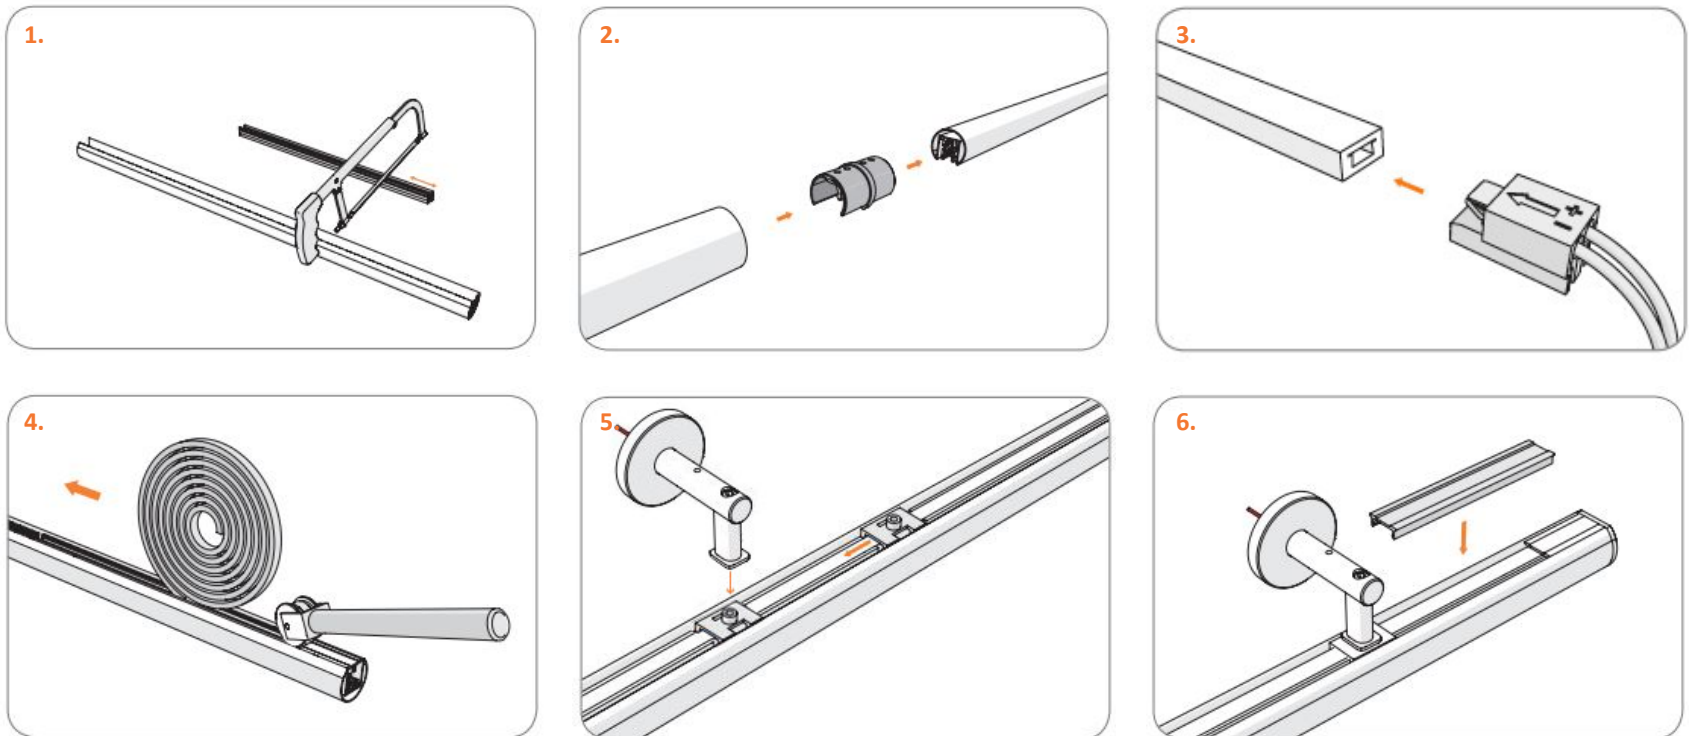

UV, cleaning agent, frost resistant

The liniLED® Handrail is suitable for nearly every environment.

USP

Available in four models

Round $\varnothing 42.4$ mm, Round $\varnothing 48.3$ mm, Square 40x40 mm and Rectangular 60x40 mm.
Always a liniLED® Handrail to fit your project!

Round $\varnothing 48.3$ mm

Round $\varnothing 42.4$ mm

Square 40x40 mm

Rectangular 60x40 mm

liniLED®

Hassle free

Designed for quick and easy installation. In addition, we can make life even easier by (partly) pre-assembling the handrail(s) for you on request.

This can save you a lot of time and costs!

Unique!

USP

Flexible installation on site

Thanks to the slidable wall brackets and post mounts, you can slide the bracket to the most practical position during installation. This saves a lot of installation time, hassle and allows you to configure the handrail on site. No welding needed.