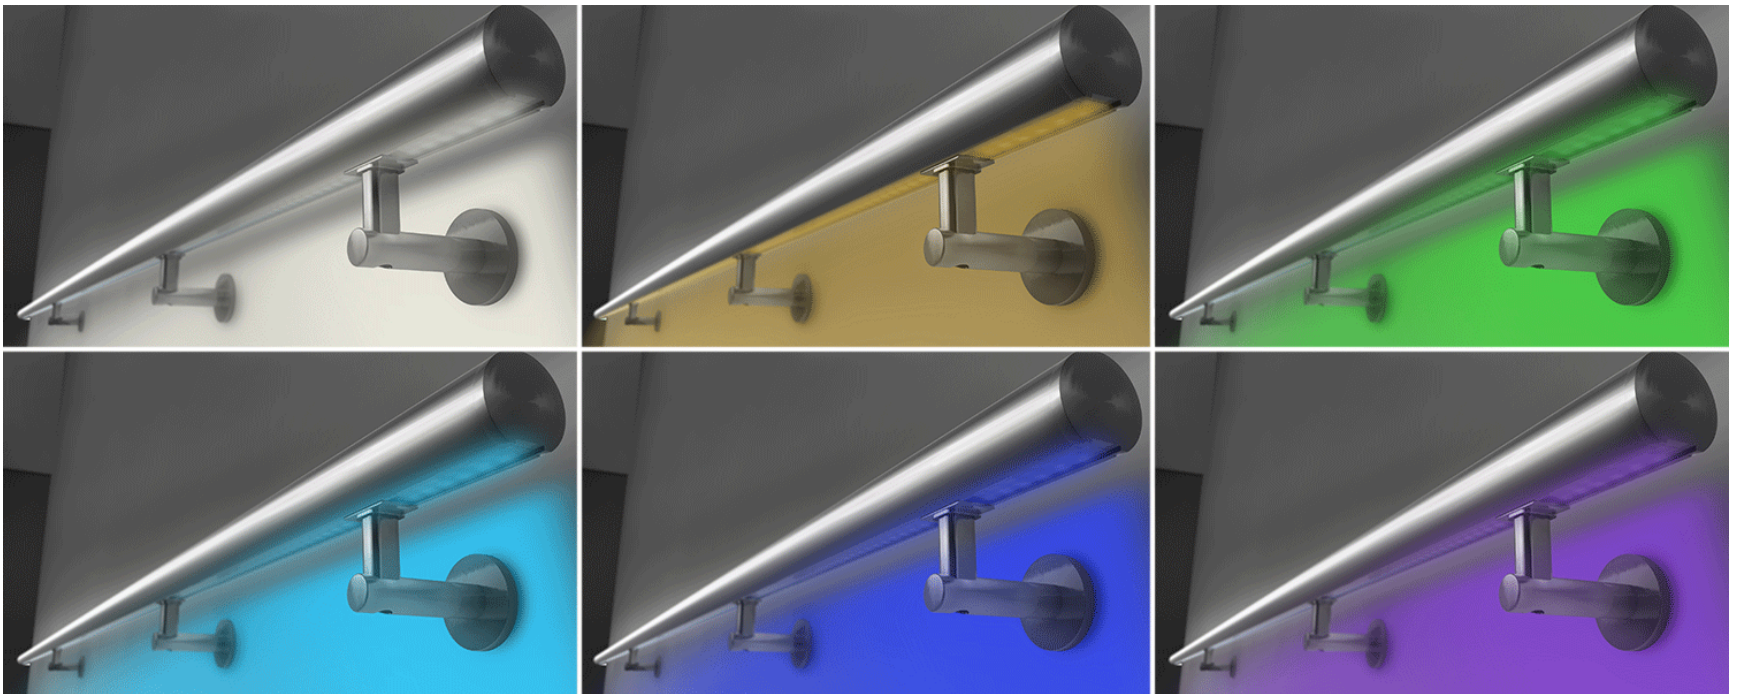

USP

Wide colour range

There's always a suitable colour available!

Choose from the colours white, red, green, blue and amber or set the (white) colour to your liking with RGB or Tunable White.

liniLED®

www.skialight.co.uk | sales@skialight.co.uk | T: 020 3514 4668