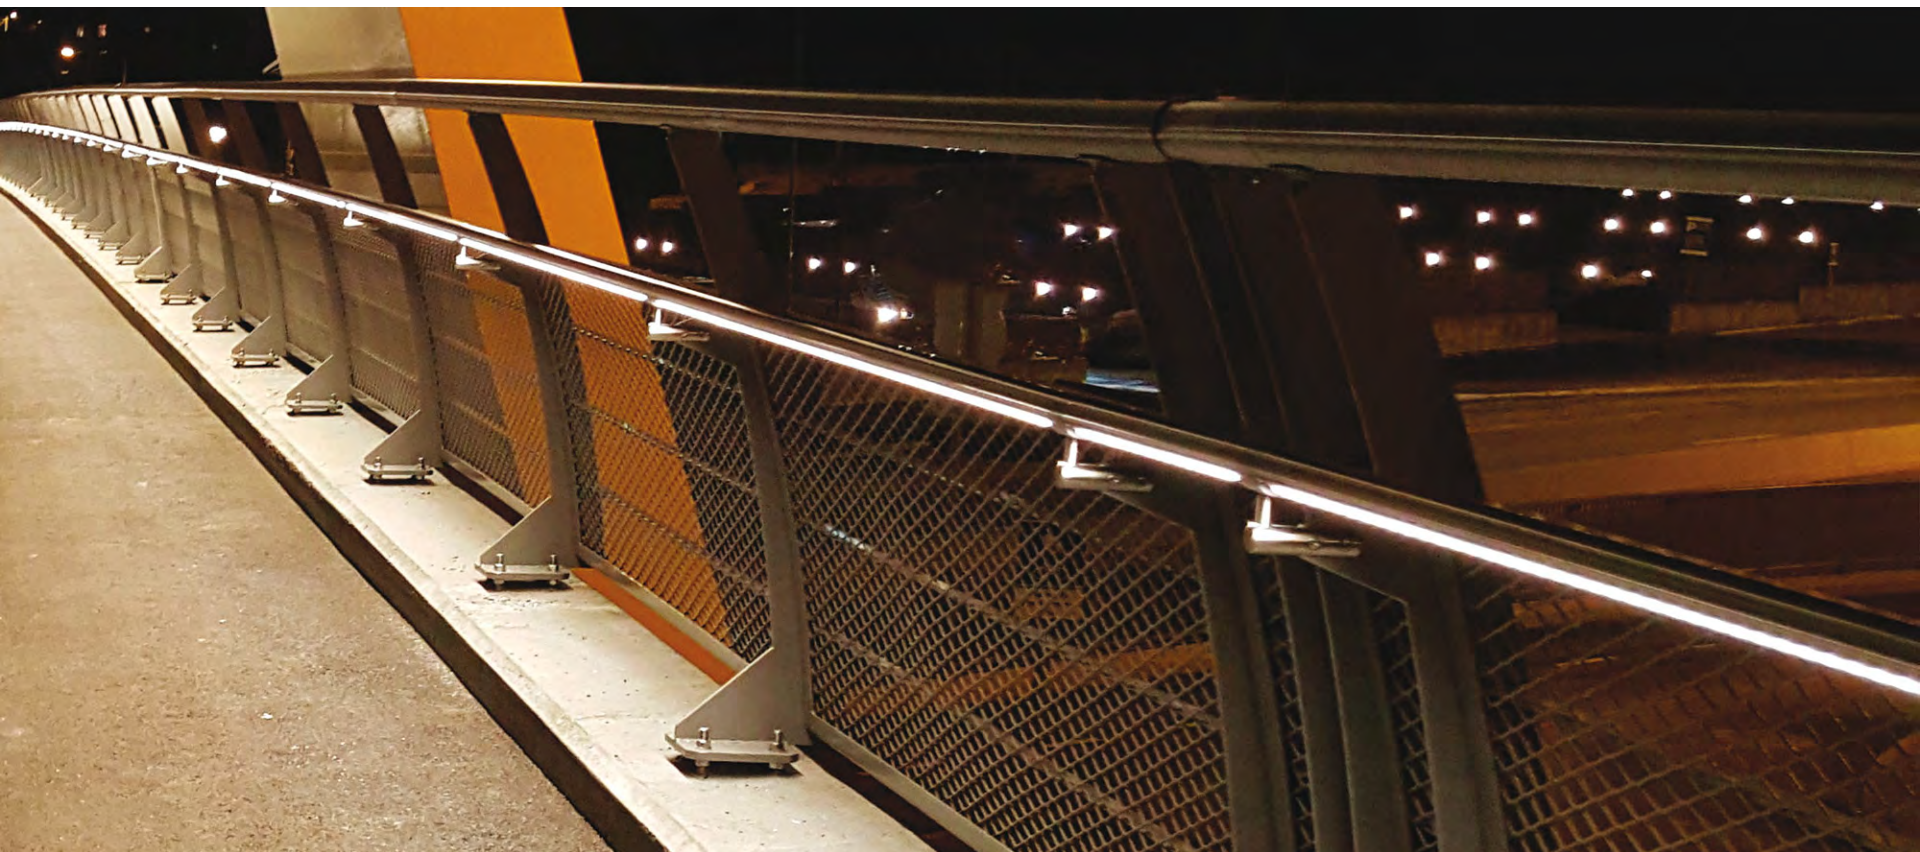

Bybanen i Bergen, Svein-Arvid Oppedal, Norway

liniLED®

www.skialight.co.uk | sales@skialight.co.uk | T: 020 3514 4668