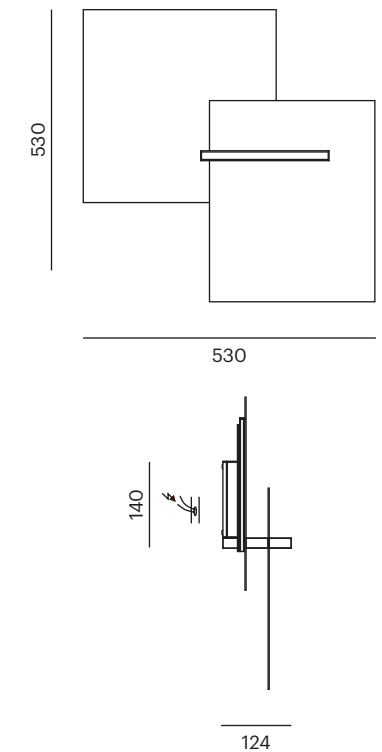

CE IP 20

Ceiling mounted luminaire

→ p. 55

Lloyd Square W

Material: Aluminium powder-coated
indirect beam

LED · 220-240V AC · 12W · 2700K · CRI>90 · 1100lm
incl. control unit

702-40003260 

Foro