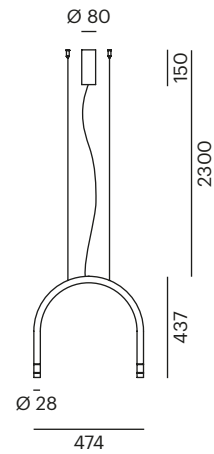

Arkade

Arkade will bow before no one. The balanced proportions harmoniously emphasize the clear design.

Arkade Single PD

LED · 220-240V AC · 9W · 3000K · CRI>90 · 820lm
beam angle 38° · incl. control unit · DALI dimmable

709-1001960d B