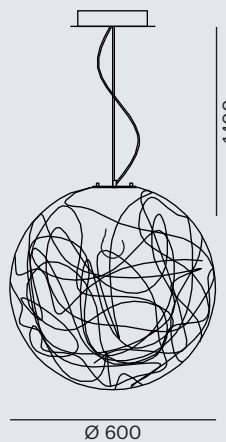

Diovis L PD

Material: polycarbonate structure

1 x E27 · 220-240V AC · max. 9W · LED Retrofit

381-10058m00 [SW]