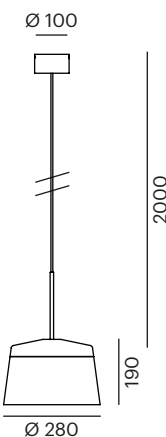

Leo 3 PD

Frosted smoked glass
LED · 220-240V AC · 18W · 3000K · CRI>90 · 1200lm
incl. control unit
738-10039660 B