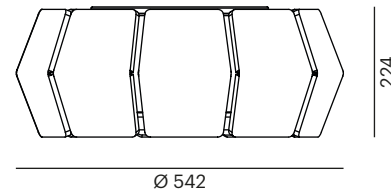

Decafelt M SD

LED · 220-240V AC · 41W · 3000K · CRI>90 · 2010lm
incl. control unit · DALI dimmable

730-200195cd LG
730-2001959d AG
730-200195bd BL