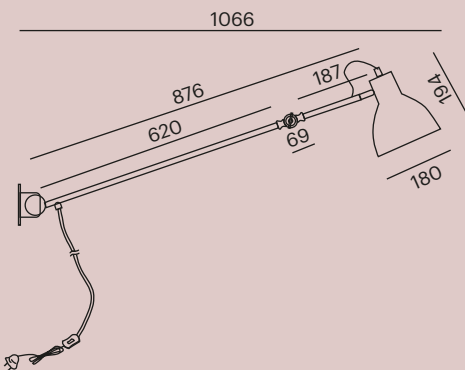

Iwo 2 W

1 x E27 · 220-240V AC · max. 9W · LED Retrofit

727-40018650 B