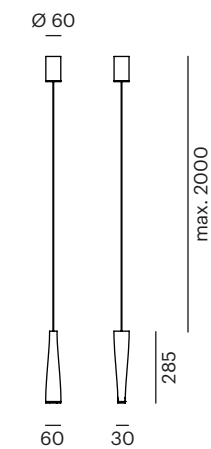

Fiume

With its organic and flowing design, the luminaire made of plaster creates a highly interesting play of light and shadow.

Fiume PD

LED · 220-240V AC · 6W · 3000K · CRI>90 · 450lm
incl. control unit

738-10059600 BM
738-10059500 WM

CE IP 20