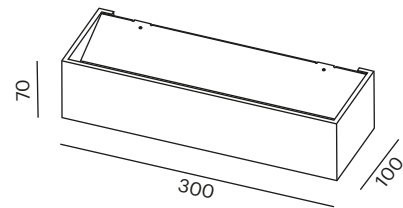

Foro Long W

LED · 220-240V AC · 10W · 3000K · CRI>90 · 1120lm
incl. control unit

341-40019440 S
341-40019550 WM