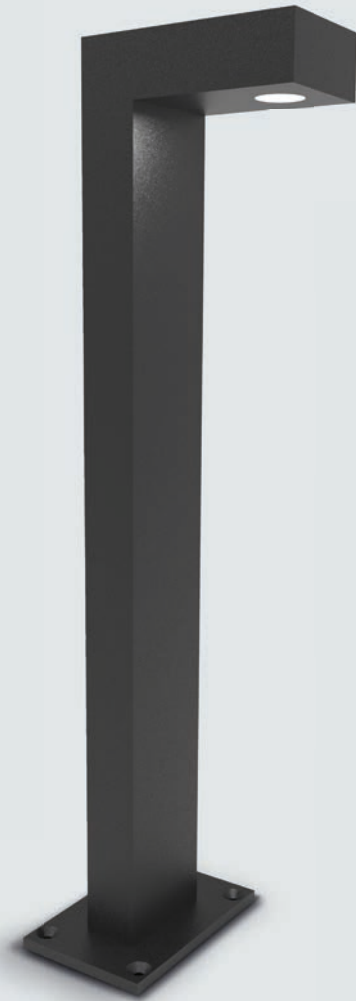

Aliar

With its straight-lined and functional design, Aliar sheds light on external areas.

Sleek and always elegant from every perspective.

Booper

Aliar F

LED · 220-240V AC · 9W · 3000K · CRI>90 · 370lm
incl. control unit

472-90029600 **BM**
472-90029900 **AG**

CE IP 65

Booper F

LED · 220-240V AC · 7W · 3000K · CRI>90 · 110lm
incl. control unit

472-90079500 **WM**
472-90079900 **AG**

CE IP 54

Outdoor lighting

→ p. 113