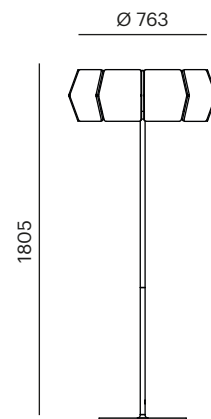

Decafelt

Pleasant lighting atmosphere with calming effect. The acoustic elements create a cosy atmosphere.

CE IP 20

Decafelt M F

LED · 220-240V AC · 41W · 3000K · CRI>90 · 2010lm
incl. control unit · ZigBee dimmable

730-600195cz LG
730-6001959z AG
730-600195bz BL

Decafelt L F

LED · 220-240V AC · 41W · 3000K · CRI>90 · 2010lm
incl. control unit · ZigBee dimmable

730-600295cz LG
730-6002959z AG
730-600295bz BL

Pendant

→ p. 34

Ceiling mounted luminaire

→ p. 56