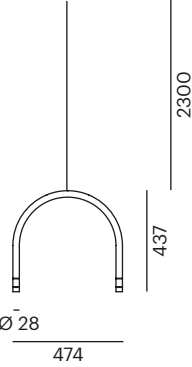

Arkade

Capable of transforming. Smart combinations offer diverse designs.

CE IP 20