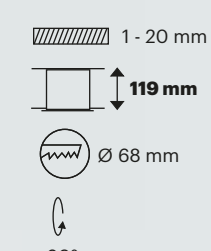

Sator

Sator Round R

LED driver separately order

LED · 220-240V AC · 10W · 2700K · CRI>90 · 600lm
beam angel 24°

305-30013500
305-30013600

LED · 220-240V AC · 10W · 3000K · CRI>90 · 600lm
beam angel 24°

305-30019500
305-30019600

Sator Square R

LED driver separately order

LED · 220-240V AC · 10W · 2700K · CRI>90 · 600lm
beam angel 24°

305-30023500
305-30023600

LED · 220-240V AC · 10W · 3000K · CRI>90 · 600lm
beam angel 24°

305-30029500
305-30029600

LED driver Sator R

not dimmable · 11W · 250mA · L: 147 · B: 44 · H: 22mm

24-127570

DALI dimmable · 12W · 250mA · L: 111 · B: 52 · H: 22mm

24-151403