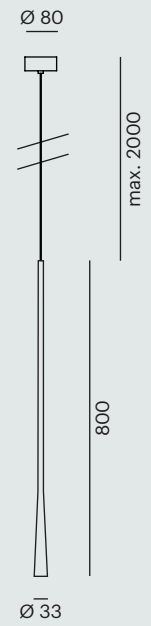

Yira

Yira PD

LED · 220-240V AC · 6W · 3000K · CRI>90 · 380lm
incl. control unit

- 738-10049200
- 738-10049500
- 738-10049600

With its minimal and lean design, Yira sheds its light funnel-shaped.

The modern cylindrical shape adds every interior that special touch.