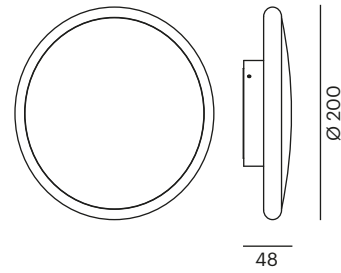

Pegato

A luminaire like a planet. Pegato creates a delightful play of light and shadow.

Pegato W

LED · 220-240V AC · 6W · 3000K · CRI>90 · 300lm
incl. control unit

- 472-90019200 **T**
- 472-90019500 **WM**
- 472-90019900 **AG**

CE IP 54