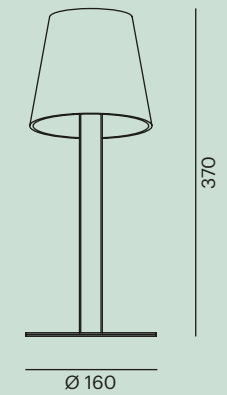

Teo T

LED · 220-240V AC · 6W · 3000K · CRI>90 · 400lm
incl. 3-stage cable dimmable

101-500096ok **B**