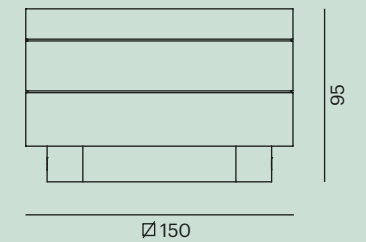

Mash F

LED · 220-240V AC · 13W · 3000K · CRI>90 · 150lm
incl. control unit

472-90009200 **T**
472-90009900 **AG**
472-90009600 **BM**