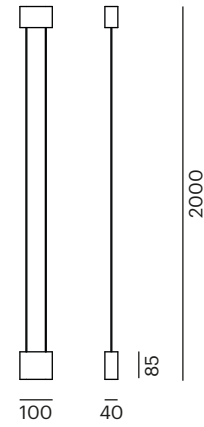

Cut up

The prism design with distinctive cut and round corners is what characterises the entire product family.