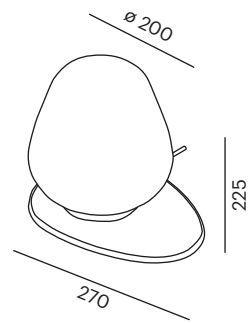

Yajo

Did it dawn on you?
The fine lamellas look so natural. Its frosted opal glass gently lights up your room.

CE IP 20

Pendant

→ p. 31

Yajo 1 T

mouth-blown satined glass
switchable

LED · 220-240V AC · 18W · 3000K · CRI>80 · 1100lm

729-50009600