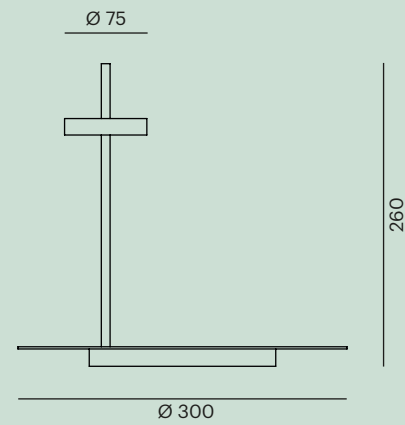

Scave

Spreads its light just by touching it easily.

Its remarkable fraction of light makes Teo a must-have for modern living.

Teo

Scave T

LED · 220-240V AC · 8W · 3000K · CRI>90 · 390lm
incl. control unit · incl. sensor dimmable

738-5002962s **BT**
738-5002965s **BT**