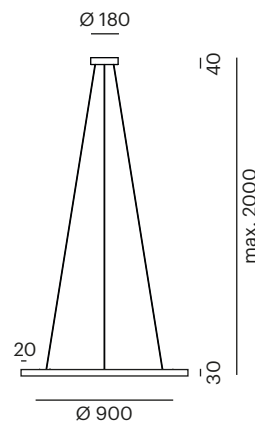

Perfora L PD

directly shining

LED · 220-240V AC · 54W · 3000K · CRI>90 · 2300lm
incl. control unit

472-10029200 **T**
472-10029500 **WM**
472-10029600 **BM**