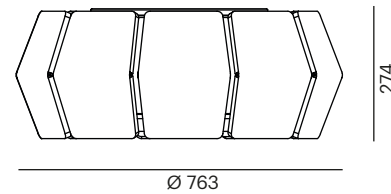

Decafelt L SD

LED · 220-240V AC · 41W · 3000K · CRI>90 · 2200lm
incl. control unit · DALI dimmable

730-200295cd LG
730-2002959d AG
730-200295bd BL