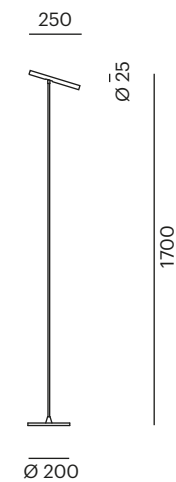

Meyjo

Lean, however, it cannot be overlooked. The simple design characterises the Meyjo product range.

CE IP 20

Table luminaire

→ p. 87

Meyjo F

LED · 220-240V AC · 6W · 3000K · CRI>90 · 350lm
beam angle 24° · incl. control unit · sensor dimmable

472-6001920s **T**
472-6001950s **MM**
472-6001960s **BM**