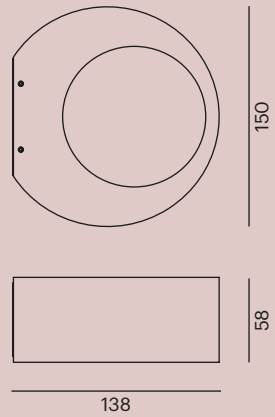

Eyo

Open your eyes,
here comes our
simple piece
of jewellery for
outside.

A round affair,
impressive as
individual luminaire
or arranged in a
group.

Booper

Eyo W

LED · 220-240V AC · 6W · 3000K · CRI>90 · 200lm
incl. control unit

472-90039600 **BM**
472-90039900 **AG**

CE IP 54