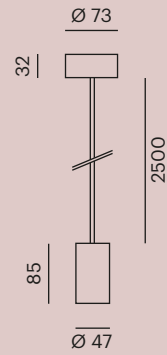

Peya

Peya PD

Material: Aluminium

1 x E27 · 220-240V AC · max. 9W · LED Retrofit

- 727-10008600 **BM**
- 727-10008500 **WM**
- 727-10008700 **CB**

Less is more.
The minimalist design in three colours attracts attention.