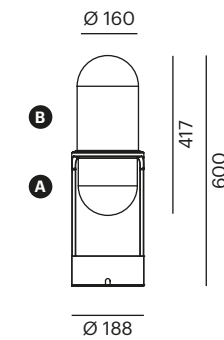

Pille

Trendy colour combinations turn the extravagant Pille made of mouth-blown glass into a strong stylistic element.

Pille T

mouth-blown glass · stone foot

LED · 220-240V AC · 15W · 3000K · CRI>90 · 1000lm
incl. control unit · ZigBee dimmable

	A	B
737-50009ghz	G	CH
737-50009phz	P	CH
737-500097hz	CH	CH
737-50009ggz	G	G
737-50009pgz	P	G
737-500097gz	CH	G

CE IP 20