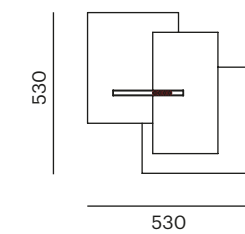

Lloyd Square SDI

Material: Aluminium powder-coated
for direct - indirect beam

LED · 220-240V AC · 33W · 2700K · CRI>90 · 2100lm
incl. control unit

702-20003260