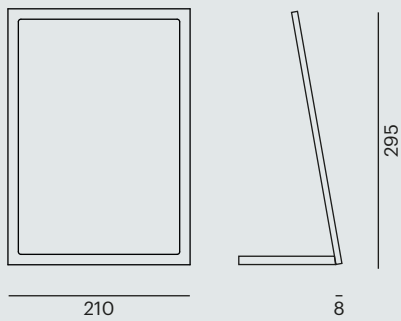

Gone M T

LED · 220-240V AC · 8W · 3000K · CRI>90 · 320lm
incl. control unit · incl. cable dimmable

738-5001920k **T**
738-5001960k **BM**

Design meets
function.
For a stylish frame.

Meyjo's asset is
its sleek and slim
design.