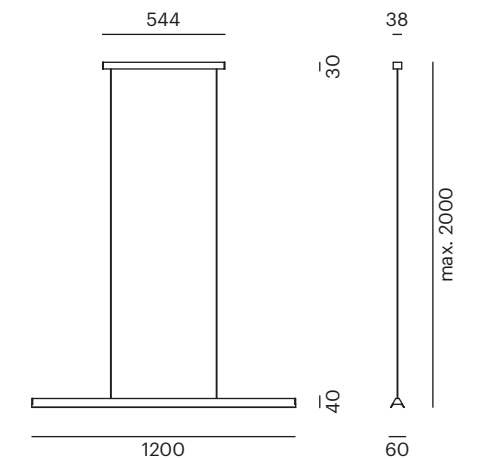

Uto

Individualism requires real edges. Just like Uto which, hanging from the ceiling, perfectly emphasizes its character.

CE IP 20

Uto PD

LED · 220-240V AC · 30W · 3000K · CRI>90 · 2000lm
incl. control unit

472-10009200 **T**
472-10009500 **MM**
472-10009600 **BM**