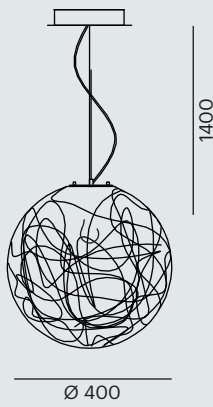

Diovis

Whether small,
medium or large
– wow effect
guaranteed!

Diovis S PD

Material: polycarbonate structure

1 x E27 · 220-240V AC · max. 9W · LED Retrofit

381-10038m00 [SW]

Diovis M PD

Material: polycarbonate structure