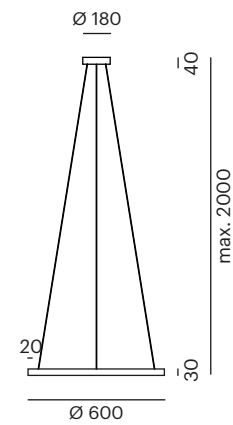

Perfora

Futuristic while at the same time noble. With its timeless, minimal appearance, the pendant performs in any kind of surrounding.

CE IP 20

Perfora M PD

directly shining

LED · 220-240V AC · 33W · 3000K · CRI>90 · 1400lm
incl. control unit

472-10019200 **T**
472-10019500 **WM**
472-10019600 **BM**