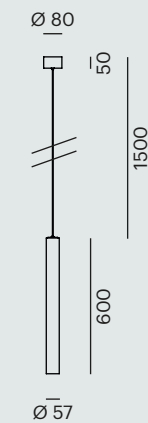

Divo Long PD

LED · 220-240V AC · 10W · 2700K · CRI>90 · 820lm
incl. control unit

- 305-10013500
- 305-10013r00
- 305-10013600

LED · 220-240V AC · 10W · 3000K · CRI>90 · 820lm
incl. control unit

- 305-10019500
- 305-10019r00
- 305-10019600