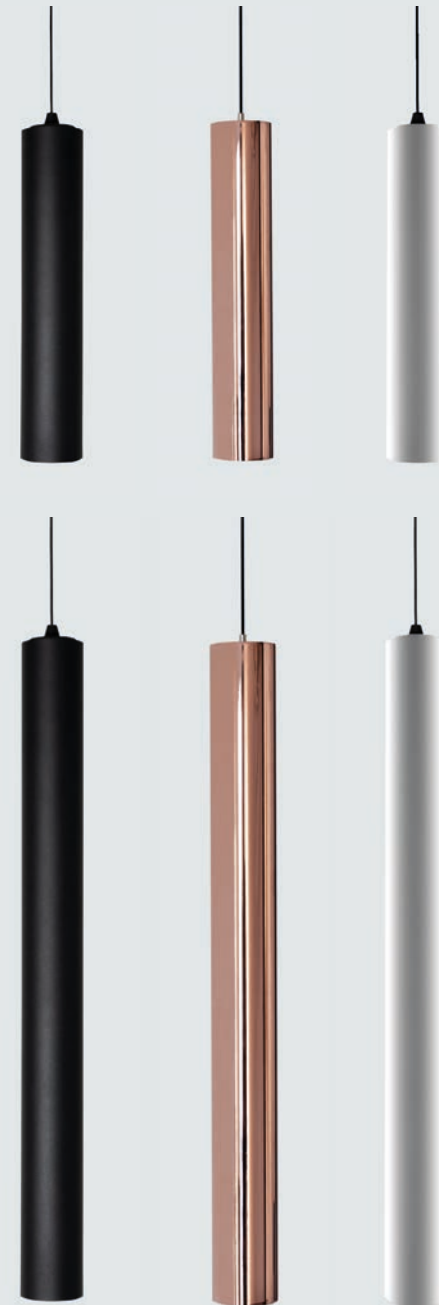

With its minimal and lean design, Yira sheds its light funnel-shaped.

The modern cylindrical shape adds every interior that special touch.

Divo

Divo Short PD

LED · 220-240V AC · 10W · 2700K · CRI>90 · 820lm
incl. control unit