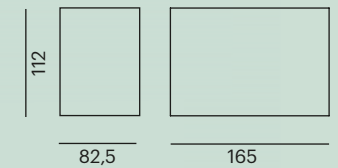

Camea

Whether round or edged, Camea lights up every room in a charming way.

Geometrical forms with balanced proportions for a harmonious room.

Atus

Camea Square SD

LED · 220-240V AC · 4W · 3000K · CRI>90 · 220lm
incl. control unit

- 472-20039200 **T**
- 472-20039500 **WM**
- 472-20039600 **BM**

Atus Single Square SD

LED · 220-240V AC · 5W · 3000K · CRI>90 · 440lm
tilting 20° · incl. control unit

- 472-20019260 **T**
- 472-20019560 **WM**
- 472-20019660 **BM**

Camea Round SD

LED · 220-240V AC · 4W · 3000K · CRI>90 · 220lm
incl. control unit

- 472-20049200 **T**
- 472-20049500 **WM**
- 472-20049600 **BM**

Atus Double Square SD

LED · 220-240V AC · 10W · 3000K · CRI>90 · 880lm
tilting 20° · incl. control unit

- 472-20009260 **T**
- 472-20009560 **WM**
- 472-20009660 **BM**

CE IP 20

CE IP 20

Atus Round SD

LED · 220-240V AC · 5W · 3000K · CRI>90 · 440lm
tilting 20° · incl. control unit

- 472-20029260 **T**
- 472-20029560 **WM**
- 472-20029660 **BM**