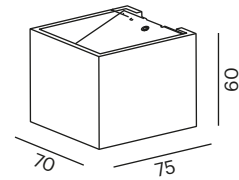

Foro Short W

LED · 220-240V AC · 4W · 3000K · CRI>90 · 240lm
incl. control unit

341-40009440 S
341-40009550 WM