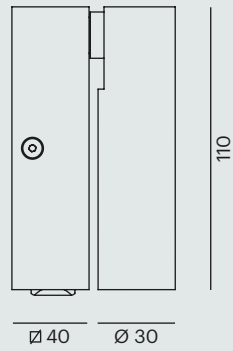

- 472-40039200 **T**
- 472-40039500 **WM**
- 472-40039600 **BM**

With a clear goal in sight. A light beam for special highlights.

Especially flexible and adaptable. The wall mounted luminaire for every direction.