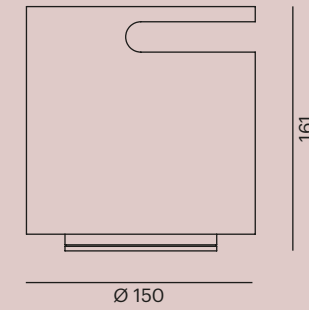

Potta T

LED · 220-240V AC · 7W · 2700K · CRI>90 · 190lm
incl. control unit · 3 step touch dim

- 472-5002322t
- 472-5002355t
- 472-5002366t

IP 20