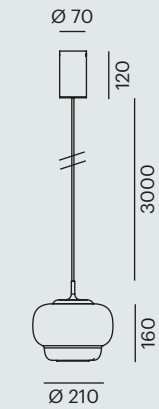

Canna S PD

mouth-blown glass
Light color adjustable

LED · 220-240V AC · 14W · 2700K / 3000K
CRI>90 · 930lm / 1010lm · incl. control unit

- 736-1000s6h0 CH
- 736-1000s6a0 C
- 736-1000s6p0 P