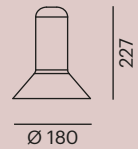

Bass light glass

mouth-blown decor glass
order Pendant separately

732-000000h0 **CH**
732-000000a0 **C**
732-000000g0 **SG**

Design_Rainer Mutsch

The chameleon.
Various colours
and types of shades
allow for a variety
in room design.

Design_Rainer Mutsch

Retro style in
handmade quality.
A luminaire to fall
in love with.