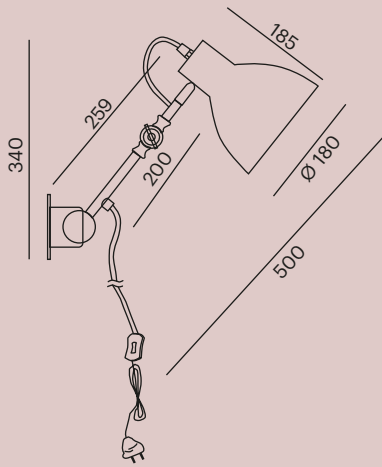

Iwo

Perfect luminosity.
Whether individually
or as a mixed double.

CE IP 20

Iwo 1 W

1 x E27 · 220-240V AC · max. 9W · LED Retrofit

727-40008650 B