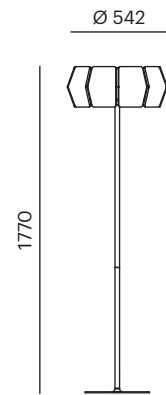

Decafelt

Pleasant lighting atmosphere with calming effect. The acoustic elements create a cosy atmosphere.

CE IP 20

Decafelt M F

LED · 220-240V AC · 41W · 3000K · CRI>90 · 2010lm
incl. control unit · ZigBee dimmable

730-600195cz LG
730-6001959z AG
730-600195bz BL