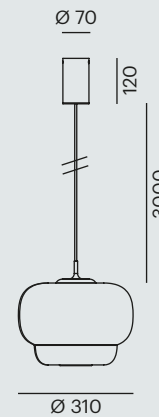

Canna L PD

mouth-blown glass
Light color adjustable

LED · 220-240V AC · 14W · 2700K / 3000K
CRI>90 · 930lm / 1010lm · incl. control unit

- 736-1001s6h0 CH
- 736-1001s6a0 C
- 736-1001s6p0 P

CE IP 20

CE IP 20