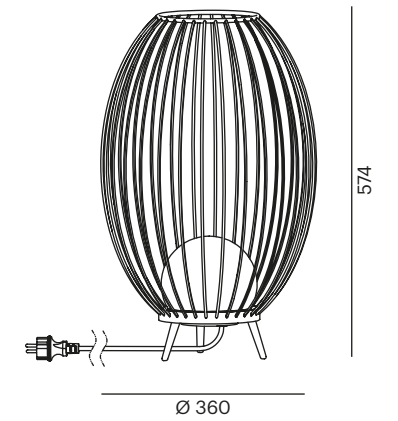

Boho

Charming and more than just a luminaire. An eye catcher for relaxed summer evenings.

CE IP 54

Boho F

1 x E27 · 220-240V AC · max. 9W · LED Retrofit

401-90008600 **B**