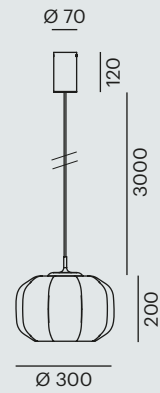

Fiori

Truly unique in organic retro style made of mouth-blown glass.

The decent to strong colours of the playful luminaire speak for themselves.

Canna

Fiori PD

mouth-blown glass
Light color adjustable

LED · 220-240V AC · 14W · 2700K / 3000K
CRI>90 · 930lm / 1010lm · incl. control unit

- 735-1000s6h0 CH
- 735-1000s6g0 SG
- 735-1000s6p0 P