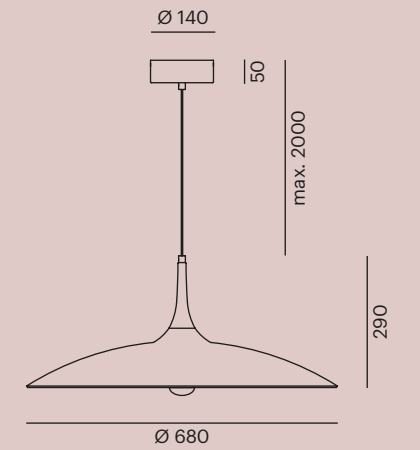

Leon

Leon PD

LGP Material
Lights up by itself · Lamp is non-exchangeable.

LED · 220-240V AC · 24W · 3000K · CRI>90 · 1800lm
incl. control unit · DALI dimmable

101-1000960d **B**

Like an illusion.
Leon impresses with its special refraction of light at the shield.

CE IP 20