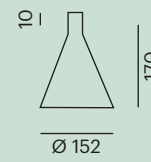

Lora Shade 1

order Base separately

341-00013550 **WM**
341-00013660 **BM**