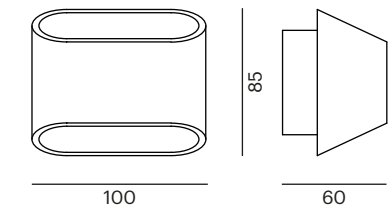

Cut up 1 W

LED · 220-240V AC · 4W · 3000K · CRI>90 · 210lm
incl. control unit

738-40009220 **T**
738-40009550 **WM**
738-40009660 **BM**