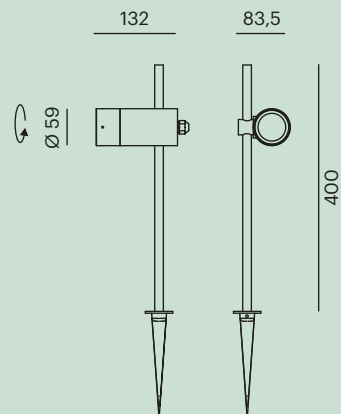

Chopa

Our outdoor lighting with ground spike points the way.

The modern cube in black and white layers is always in season.

Mash

Chopa F

tilting head · height adjustable
cable length: 130cm

LED · 220-240V AC · 6W · 3000K · CRI>90 · 450lm
beam angle 38°

472-90059600 **BM**