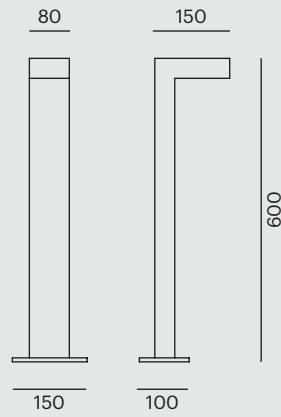

Aliar

With its straight-lined and functional design, Aliar sheds light on external areas.

Sleek and always elegant from every perspective.

Booper

Aliar F

LED · 220-240V AC · 9W · 3000K · CRI>90 · 370lm
incl. control unit

472-90029600 **BM**
472-90029900 **AG**

CE IP 65