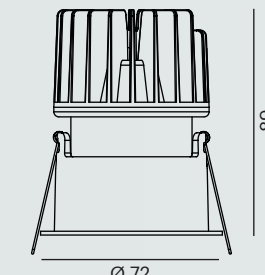

Sator

Sator Round R

LED driver separately order

LED · 220-240V AC · 10W · 2700K · CRI>90 · 600lm
beam angel 24°

305-30013500
305-30013600

LED · 220-240V AC · 10W · 3000K · CRI>90 · 600lm
beam angel 24°

305-30019500
305-30019600

Sator Square R

LED driver separately order

LED · 220-240V AC · 10W · 2700K · CRI>90 · 600lm
beam angel 24°

305-30023500
305-30023600

LED · 220-240V AC · 10W · 3000K · CRI>90 · 600lm
beam angel 24°

305-30029500
305-30029600

LED driver Sator R

not dimmable · 11W · 250mA · L: 147 · B: 44 · H: 22mm

24-127570

DALI dimmable · 12W · 250mA · L: 111 · B: 52 · H: 22mm

24-151403