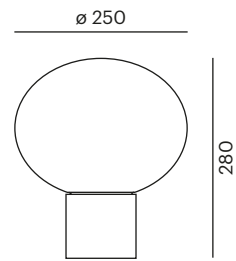

- 472-5002322t 
- 472-5002355t 
- 472-5002366t 

  IP 20

Wall mounted luminaire

→ p. 72

Glow

Additionally to the wonderful pendants, the Glow table luminaire completes the full range of the family.

Glow 1 T

switchable
1 x E27 · 220-240V AC · max. 9W · LED Retrofit
381-50008000 