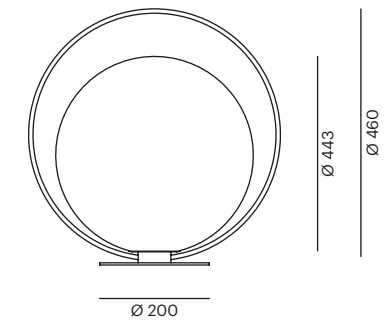

Tycho

Playfully elegant as pendant, Tycho makes an impression also on the top of a table. Its soft, scattered light creates a pleasant atmosphere.

CE IP 20

Pendant

→ p. 28

Tycho T

mouth-blown opal glass
Material: brushed brass

1 x E27 · 220-240V AC · max. 9W · LED Retrofit
incl. cable dimmable

318-50008mdk