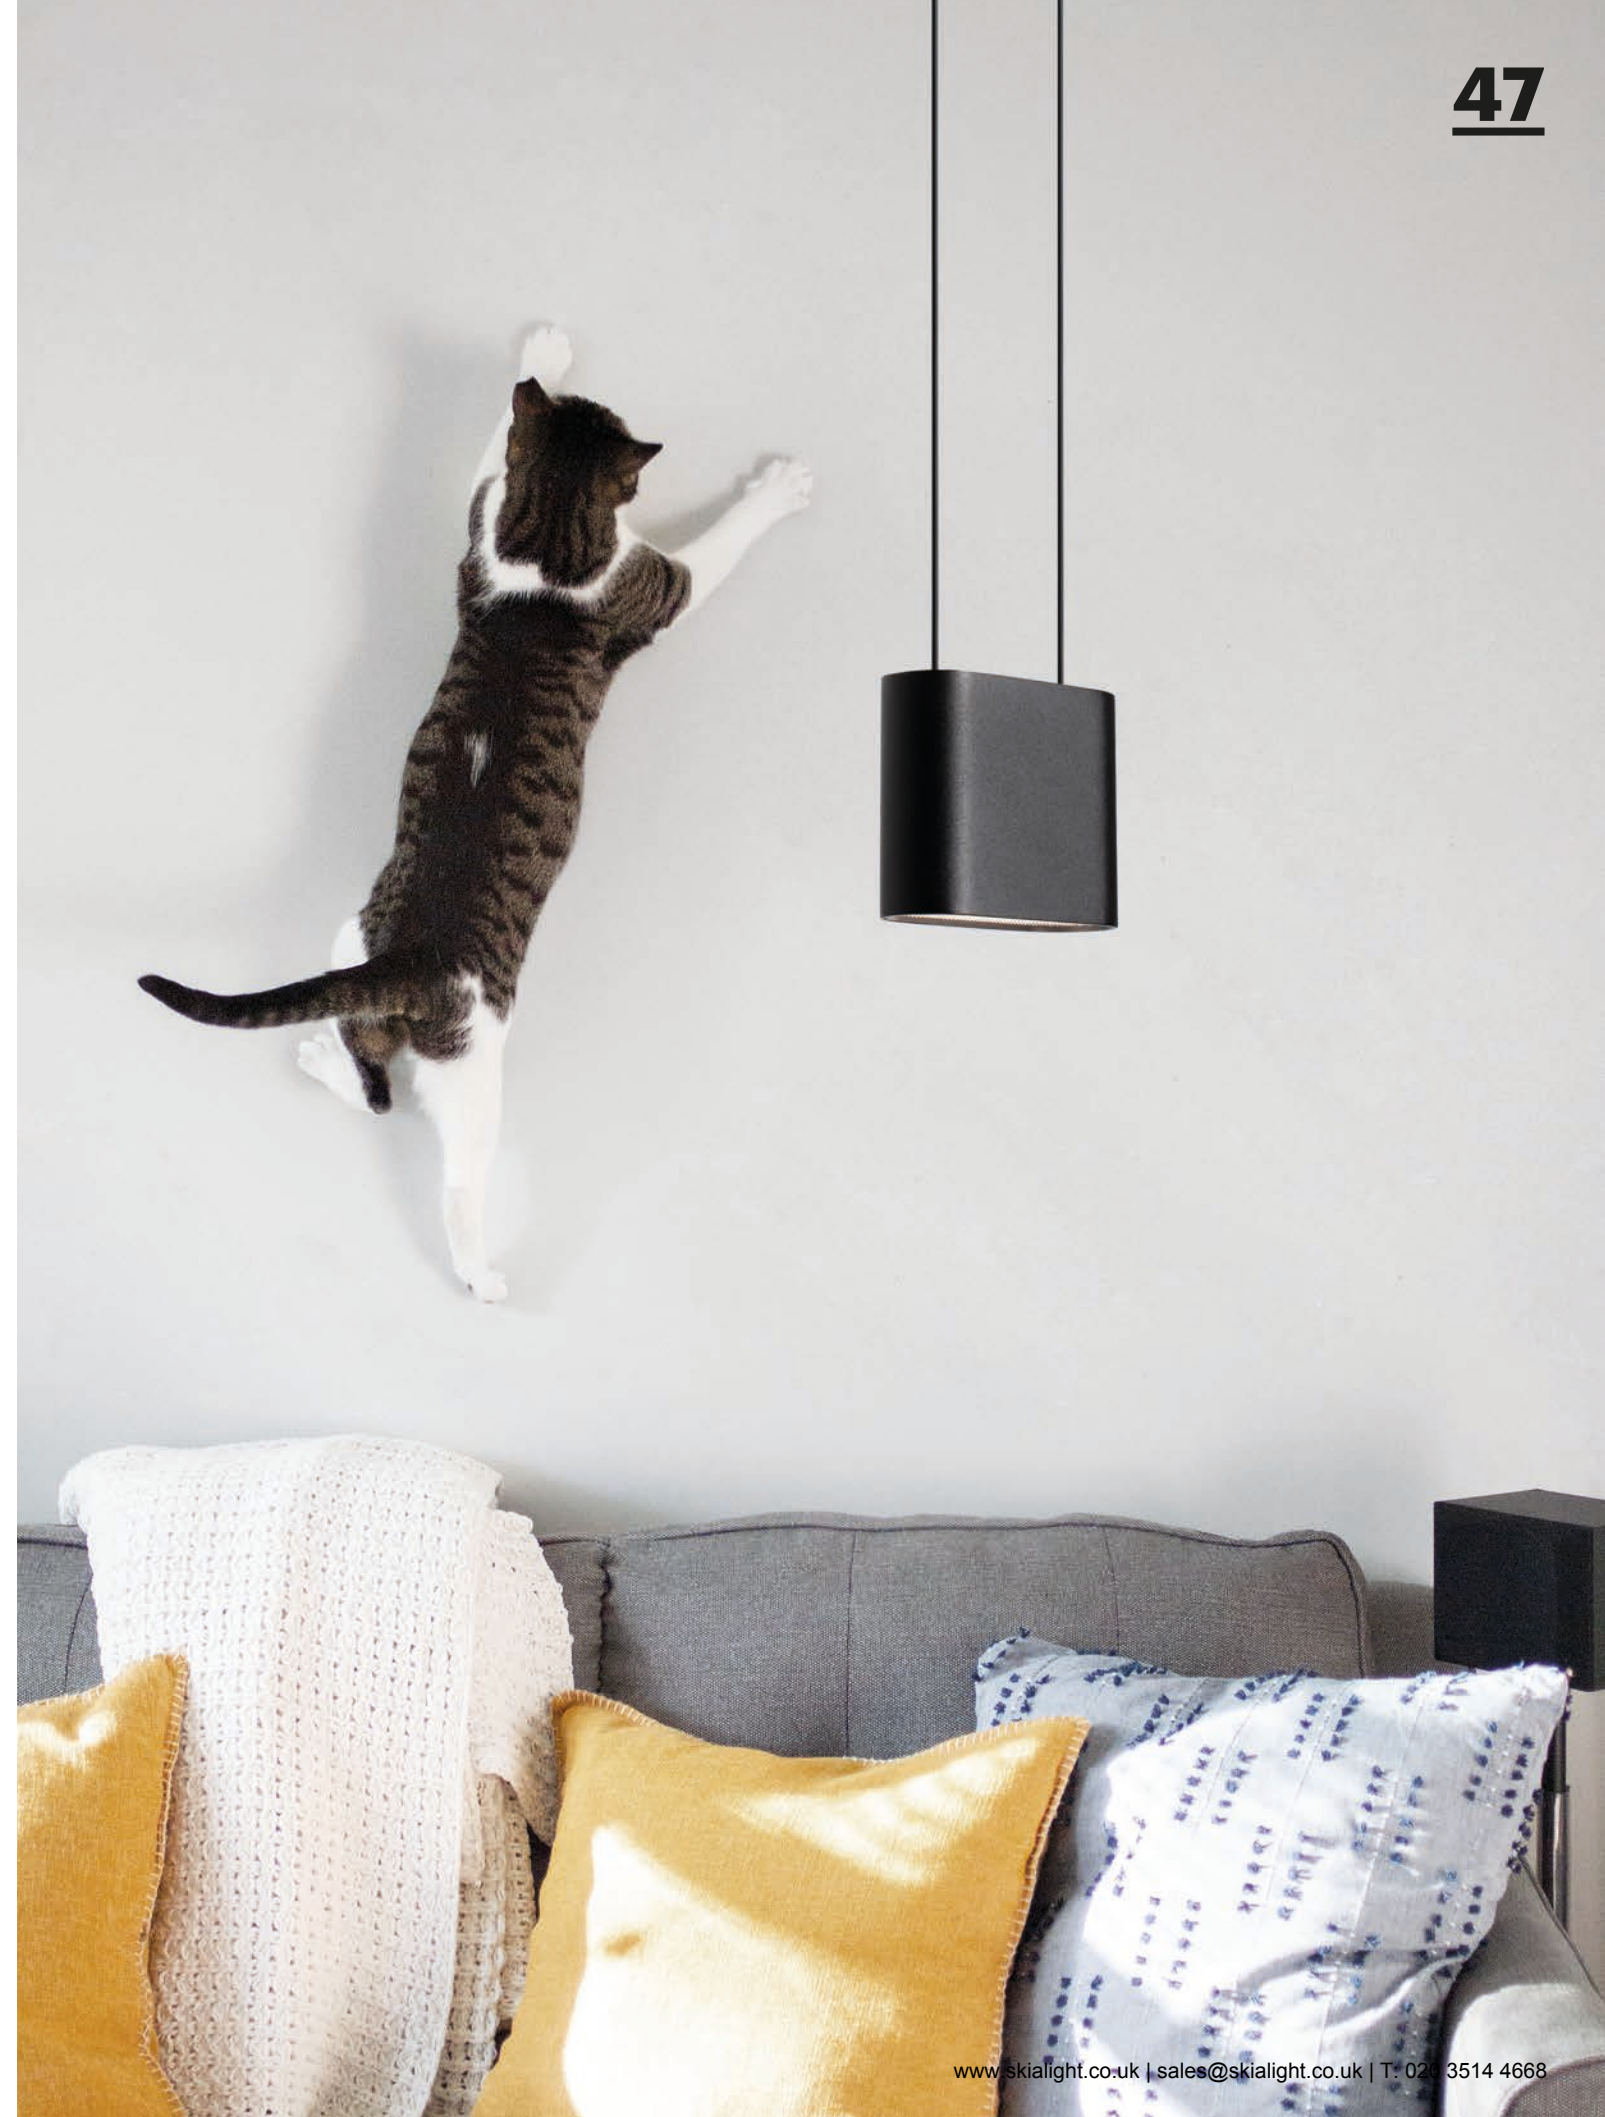

- 738-10009220 
- 738-10009550 
- 738-10009660 

CE  IP 20

Ceiling mounted luminaire

→ p. 58

Wall mounted luminaire

→ p. 71

Fiume

With its organic and flowing design, the luminaire made of plaster creates a highly interesting play of light and shadow.