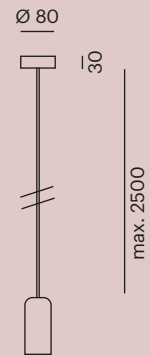

Bass

GU10 Socket PD

order glass separately

1 x GU10 - 220-240V AC · max. 9W LED Retrofit
for Bass light glass and Iris S, L light glass

257-00008000 **B**

Bass light glass

mouth-blown decor glass
order Pendant separately

732-000000h0 **CH**
732-000000a0 **C**
732-000000g0 **SG**

Design_Rainer Mutsch

The chameleon.
Various colours
and types of shades
allow for a variety
in room design.

Design_Rainer Mutsch

Retro style in
handmade quality.
A luminaire to fall
in love with.