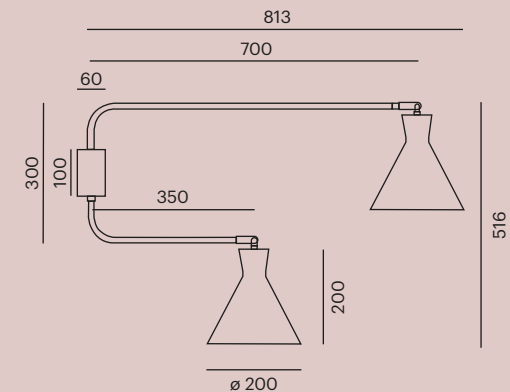

Iwo 3 W

2x E27 · 220-240V AC · max. 9W · LED Retrofit

727-40028650 B