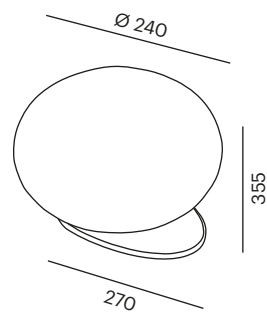

Yajo 3 T

mouth-blown satined glass
switchable

LED · 220-240V AC · 18W · 3000K · CRI>80 · 1100lm

729-50029600