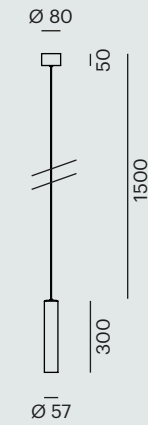

Divo

Divo Short PD

LED · 220-240V AC · 10W · 2700K · CRI>90 · 820lm
incl. control unit

- 305-10003500
- 305-10003r00
- 305-10003600

LED · 220-240V AC · 10W · 3000K · CRI>90 · 820lm
incl. control unit

- 305-10009500
- 305-10009r00
- 305-10009600