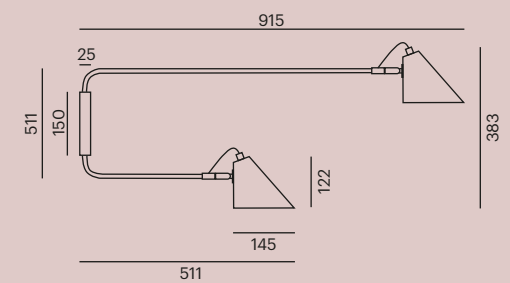

Iwo 4 W

2x E27 · 220-240V AC · max. 9W · LED Retrofit

727-40038660 B