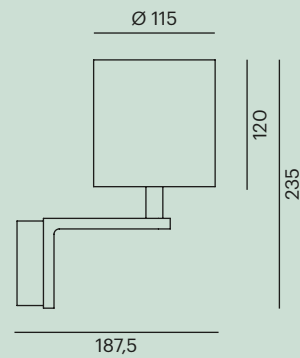

Waamp

With its shield,
this charming
luminaire creates
an enchanting
atmosphere.

Sophisticated
and in a modern
style. Seek and
you shall find.

Nowenda

Waamp W

LED · 220-240V AC · 11W · 2700K · CRI>90 · 230lm
incl. control unit

- 472-40023220
- 472-40023550
- 472-40023630