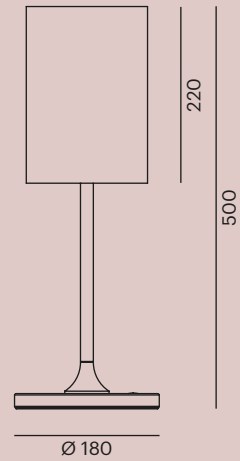

Pokula

With its cylinder-shaped shield, Pokula creates a soft lighting atmosphere.

A play of light similar to a lantern reminds magically of mild summer evenings.

Potta

Pokula T

LED · 220-240V AC · 13W · 2700K · CRI>90 · 300lm
incl. control unit · touch dimmable

- 472-5000322t
- 472-5000355t
- 472-5000363t

IP 20