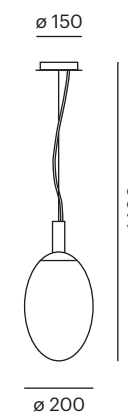

Glow

Charming structures. Brightly illuminated, the different shapes of the glass shades attract attention.

CE IP 20

Table luminaire

→ p. 92

Glow 1 PD

1 x E27 · 220-240V AC · max. 9W · LED Retrofit
381-10008o00 B