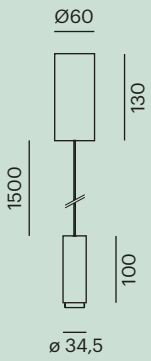

Lora

Wonderfully versatile.
With a basic luminaire
and various shades,
it is the perfect mix.

Lora Base PD

Pendant
order shade separately

LED · 220-240V AC · 10W · 3000K · CRI>90 · 600lm
incl. control unit

341-00009500 **WM**
341-00009600 **BM**

CE IP 20