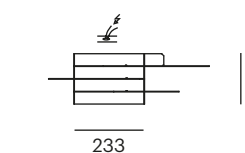

Lloyd Square SDI

Material: Aluminium powder-coated
for direct - indirect beam

LED · 220-240V AC · 33W · 2700K · CRI>90 · 2100lm
incl. control unit

702-20003260