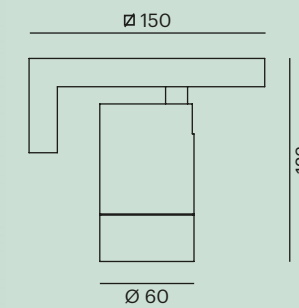

Nowenda W

LED · 220-240V AC · 6W · 2700K · CRI>90 · 360lm
incl. control unit

- 472-40019200
- 472-40019500