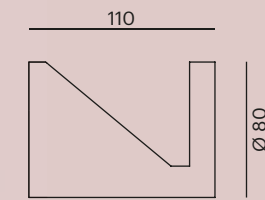

Booper W

LED · 220-240V AC · 4W · 3000K · CRI>90 · 110lm
incl. control unit

472-90069500 **WM**
472-90069900 **AG**