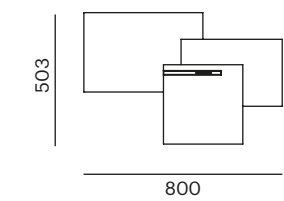

CE IP 20

Wall mounted luminaire

→ p. 67

Lloyd Rectangular SDI

Material: Aluminium powder-coated
for direct - indirect beam

LED · 220-240V AC · 33W · 2700K · CRI>90 · 2100lm
incl. control unit

702-20013260 

Lloyd Square SDI