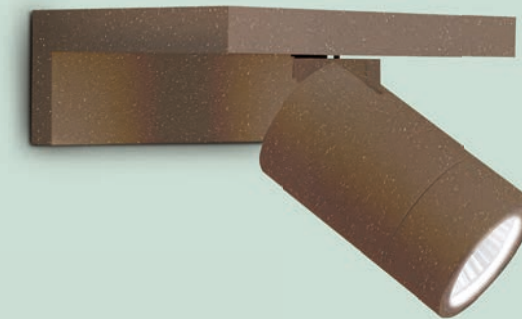

IP 20

IP 20

Table luminaire

→ p. 90