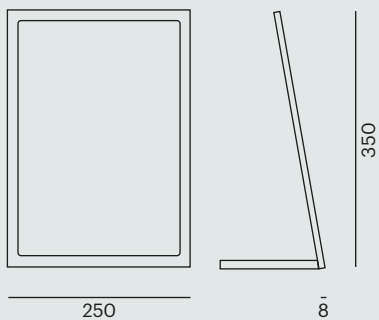

Gone M T

LED · 220-240V AC · 8W · 3000K · CRI>90 · 320lm
incl. control unit · incl. cable dimmable

738-5001920k **T**
738-5001960k **BM**

Design meets
function.
For a stylish frame.

Meyjo's asset is
its sleek and slim
design.