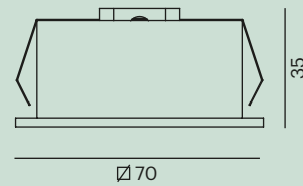

Liro

1 - 20 mm

65 mm

62 x 62 mm

Liro R

LED driver separately order

LED · 220-240V AC · 6W · 2700K · CRI>90 · 620lm
beam angel 15°

472-30003560 **PM**
472-30003660 **B**

LED · 220-240V AC · 6W · 2700K · CRI>90 · 620lm
beam angel 34°

472-30013560 **PM**
472-30013660 **B**

LED · 220-240V AC · 6W · 3000K · CRI>90 · 620lm
beam angel 15°

472-30009560 **PM**
472-30009660 **B**

LED · 220-240V AC · 6W · 3000K · CRI>90 · 620lm
beam angel 34°

472-30019560 **PM**
472-30019660 **B**

LED driver Liro R

not dimmable · 23W · 500mA · L: 147 · B: 44 · H: 30mm

24-127532n **W**

DALI dimmable · 20W · 250mA · L: 111 · B: 52 · H: 22mm

24-151403 **W**