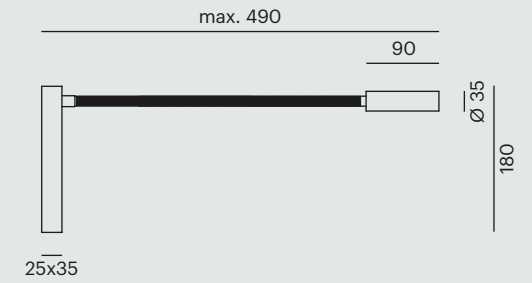

Arok

Arok W

LED · 220-240V AC · 5W · 3000K · CRI>90 · 160lm
incl. control unit · incl. sensor

- 472-4000920s **T**
- 472-4000950s **WM**
- 472-4000960s **BM**