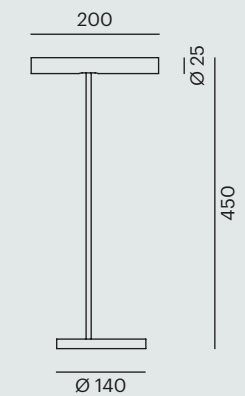

Meyjo T

LED · 220-240V AC · 6W · 3000K · CRI>90 · 350lm
beam angle 24° · incl. control unit · sensor dimmable

472-5001920s **T**
472-5001950s **MM**
472-5001960s **BM**