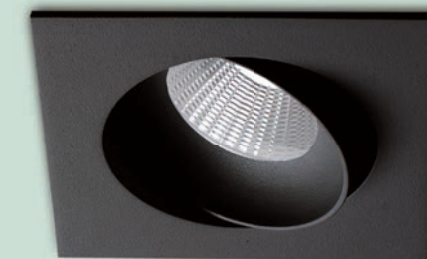

1 - 20 mm

83 mm

Ø 86x86 mm

45°

Kalio Square R

LED driver separately order

LED · 220-240V AC · 8W · 2700K · CRI>90 · 880lm
beam angel 24°

308-30023500 **WM**
308-30023600 **BM**

LED · 220-240V AC · 8W · 2700K · CRI>90 · 880lm
beam angel 38°

308-30033500 **WM**
308-30033600 **BM**

LED · 220-240V AC · 8W · 3000K · CRI>90 · 880lm
beam angel 24°

308-30029500 **WS**
308-30029600 **BM**

LED · 220-240V AC · 8W · 3000K · CRI>90 · 880lm
beam angel 38°

308-30039500 **WS**
308-30039600 **BM**

LED driver Kalio R

not dimmable · 11W · 250mA · L: 147 · B: 44 · H: 30mm

24-127570 **W**

DALI dimmable · 12W · 250mA · L: 111 · B: 52 · H: 22mm

24-151403 **W**

CE IP 20

CE IP 20