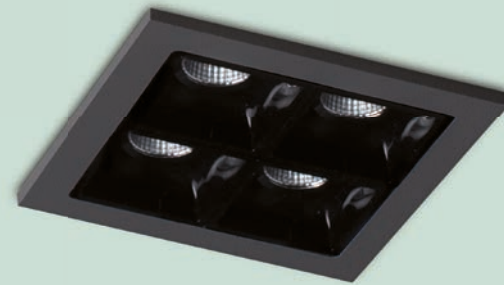

→ p. 59

Makes perfectly happy. For the realisation of individual light concepts.

To set accents or cover whole areas. Kalio lights up for various applications.

1 - 20 mm

83 mm

Ø 86 mm

45°

Kalio Round R