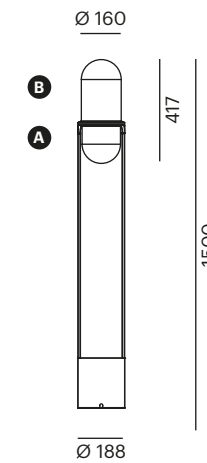

Pille

The sculptured floor lamp has a base of stone and its striking capsule form captures the spirit of modern times.