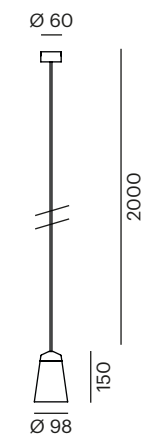

Leo 2 PD

Frosted smoked glass
1 x GU10 · 220-240V AC · max. 9W · LED Retrofit
738-10028600 B