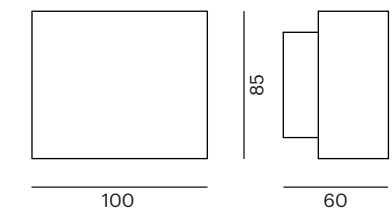

Cut up 2 W

LED · 220-240V AC · 4W · 3000K · CRI>90 · 180lm
incl. control unit

738-40019220 **T**
738-40019550 **WM**
738-40019660 **BM**